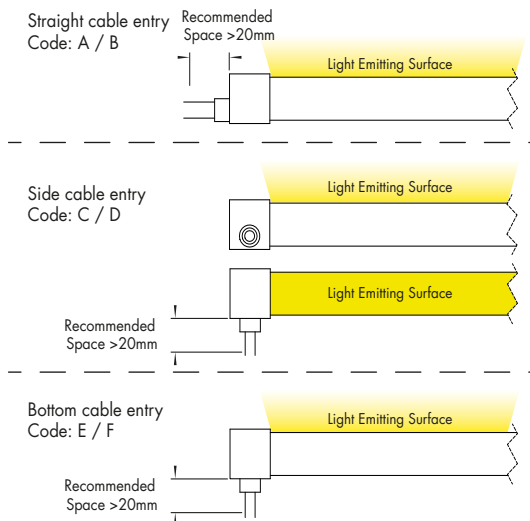

OPTICAL

Color temperature* ¹	2700K / 3000K / 3500K / 4000K
CRI	>95
SDCM	<2 / Single Bin
Lumen/meter* ²	462 lm (14W), 340 lm (10W), 240 lm (7W)
Lifetime LM-80	>60000 hrs

EXTERNAL DIMENSION

ELECTRICAL

Power input	DC 24V		
Power consumption* ¹	14 W/m	10 W/m	7 W/m
Maximum length per circuit	5 m	8 m	10 m
Dimming (by external driver)	0-10V / 1-10V / DALI / DMX		

ACCESSORIES OPTIONS

Mounting Bracket ^{*1,2}
M00178

1m Mounting Rail Straight ^{*1,2}
M00179

1m Mounting Rail Flexible ^{*1,2}
M00180

^{*1} This mounting method is not suitable for Bottom Cable Entry
^{*2} To be installed with M3 flat head screws (not included)

ORDER CODE SYSTEM

UG083-V 027-140-B D 5000

1 2 3 4 5

1 CRI

V >95

2 CCT*¹

027	2700K
030	3000K
035	3500K
040	4000K

3 POWER*¹

140	14 W/m
100	10 W/m
070	7 W/m

4 CABLE ENTRY

A	Single Straight
B	Double Straight
C	Single Side
D	Double Side
E	Single Bottom
F	Double Bottom

5 LENGTH

5000 5000mm

¹ Each product comes in reel of 5m length

² This product requires a constant voltage power supply, please contact WAKO for recommended models