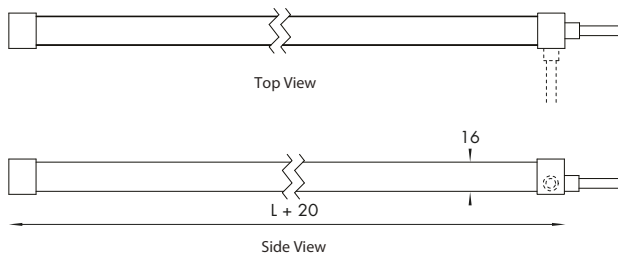

Ra	95
R1	95
R2	97
R3	97
R4	94
R5	95
R6	95
R7	99
R8	97
R9	95
R10	96
R11	91
R12	90
R13	95
R14	97
R15	96

SPECIFICATIONS

DIMENSION

Size	16 mm (W) x 16 mm (H)
Unit length	5000 mm
Cutlength	50 mm
Bending radius	120 mm
Storage temperature	-20°C to 70°C
Operating temperature	-10°C to 40°C

OPTICAL

Color temperature* ¹	2700K / 3000K / 3500K / 4000K
CRI	>95
SDCM	<2 / Single Bin
Lumen/meter* ²	462 lm (14W), 340 lm (10W), 240 lm (7W)
Lifetime LM-80	>60000 hrs

EXTERNAL DIMENSION

ELECTRICAL

Power input	DC 24V		
Power consumption* ¹	14 W/m	10 W/m	7 W/m
Maximum length per circuit	5 m	8 m	10 m
Dimming (by external driver)	0-10V / 1-10V / DALI / DMX		

140	14 W/m
100	10 W/m
070	7 W/m

4 CABLE ENTRY

A	Single Straight
B	Double Straight
C	Single Side
D	Double Side
E	Single Bottom
F	Double Bottom

5 LENGTH

5000 5000mm

¹ Each product comes in reel of 5m length

² This product requires a constant voltage power supply, please contact WAKO for recommended models