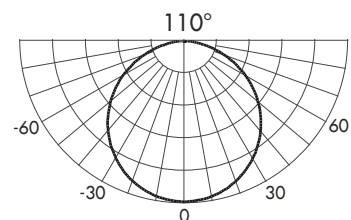

PHOTOMETRIC